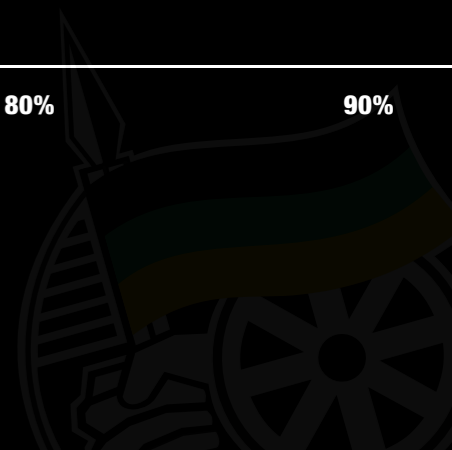

Colours

Primary colours

The primary colour palette consists of the colours used in the Corporate Signature i.e. Black, Green and Gold.

Colours

Primary colours

The specified colour breakdowns and codes must be strictly adhered to when preparing documents for production.

30%

40%

50%

60%

70%

80%

90%

Colours